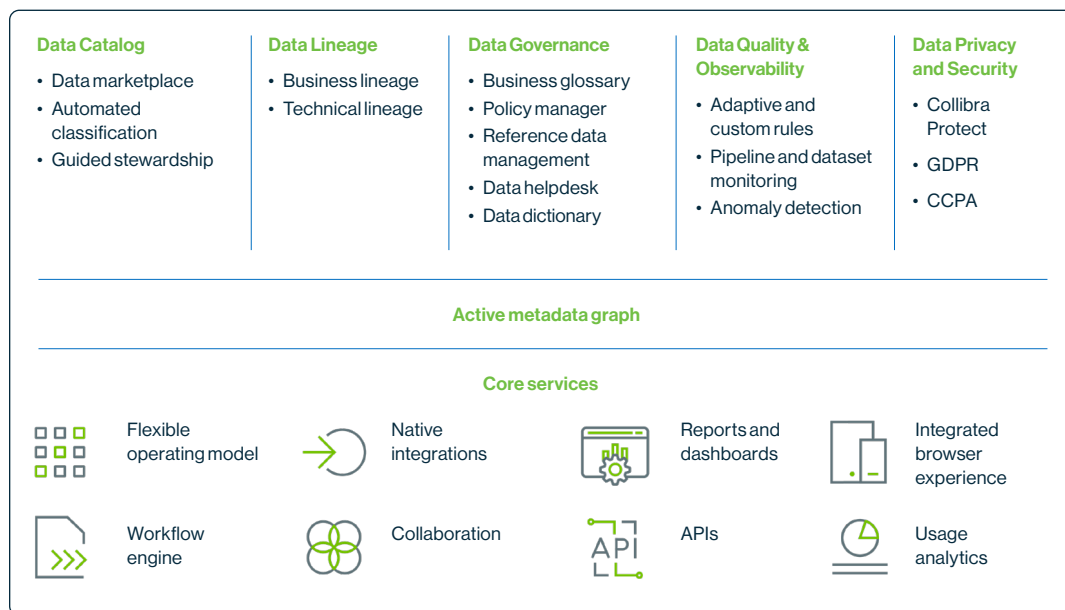

Product highlights

Data Governance

Leverage comprehensive governance capabilities to manage data assets across your organization and create a shared language for data.

Data Catalog

Empower business users to quickly discover, evaluate and access data that matters with an enterprise data catalog.

Data Privacy and Security

Leverage automation and insights to secure sensitive data, minimize risk and scale compliance across regulations.

Data Lineage

Automatically map how data flows and transforms from system to system to provide a context-rich view of data across the enterprise.

Data Quality & Observability

Use predictive, self-service data quality to continuously monitor data quality, surface issues in real time and improve trust in your data.

Core services

Accelerate innovation with an open, scalable architecture and unify your business around a common data foundation.

If you are interested in learning more, please visit our website and request a demo at collibra.com/request-a-demo